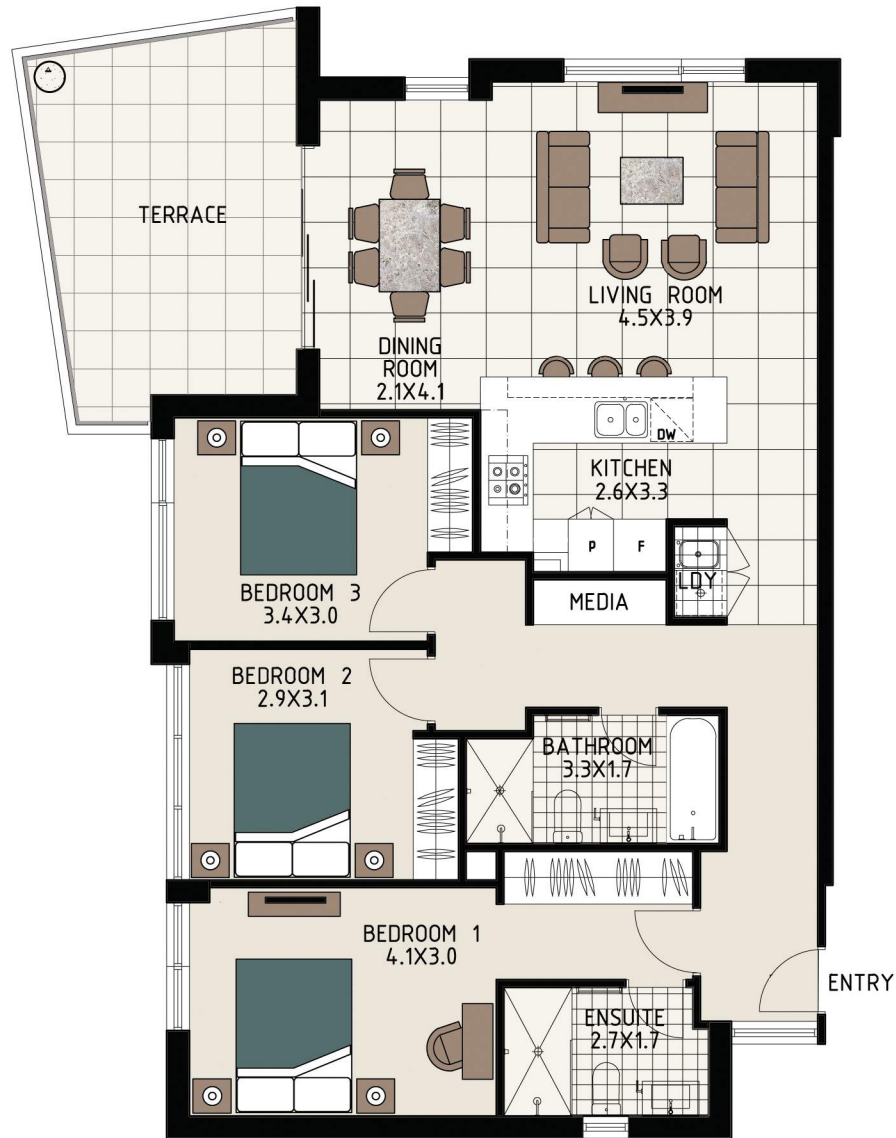

UNIT 2201 - LEVEL 3

3 BEDROOM APARTMENT + TERRACE

INTERNAL AREA	104.2 SQM
EXTERNAL AREA	15.6 SQM
CAR SPACE	2
BASEMENT STORAGE	10 CM

KEY