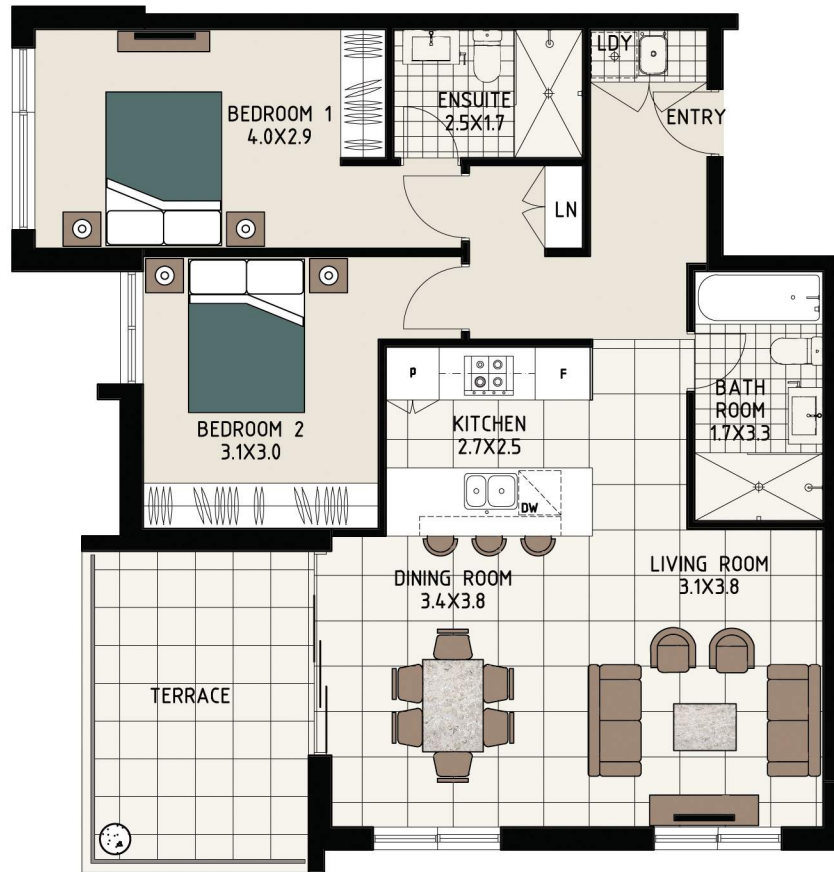

UNIT 2107 - LEVEL 2

2 BEDROOM APARTMENT + TERRACE

INTERNAL AREA	84.2 SQM
EXTERNAL AREA	12.0 SQM
CAR PARK	1
BASEMENT STORAGE	8 CM

KEY